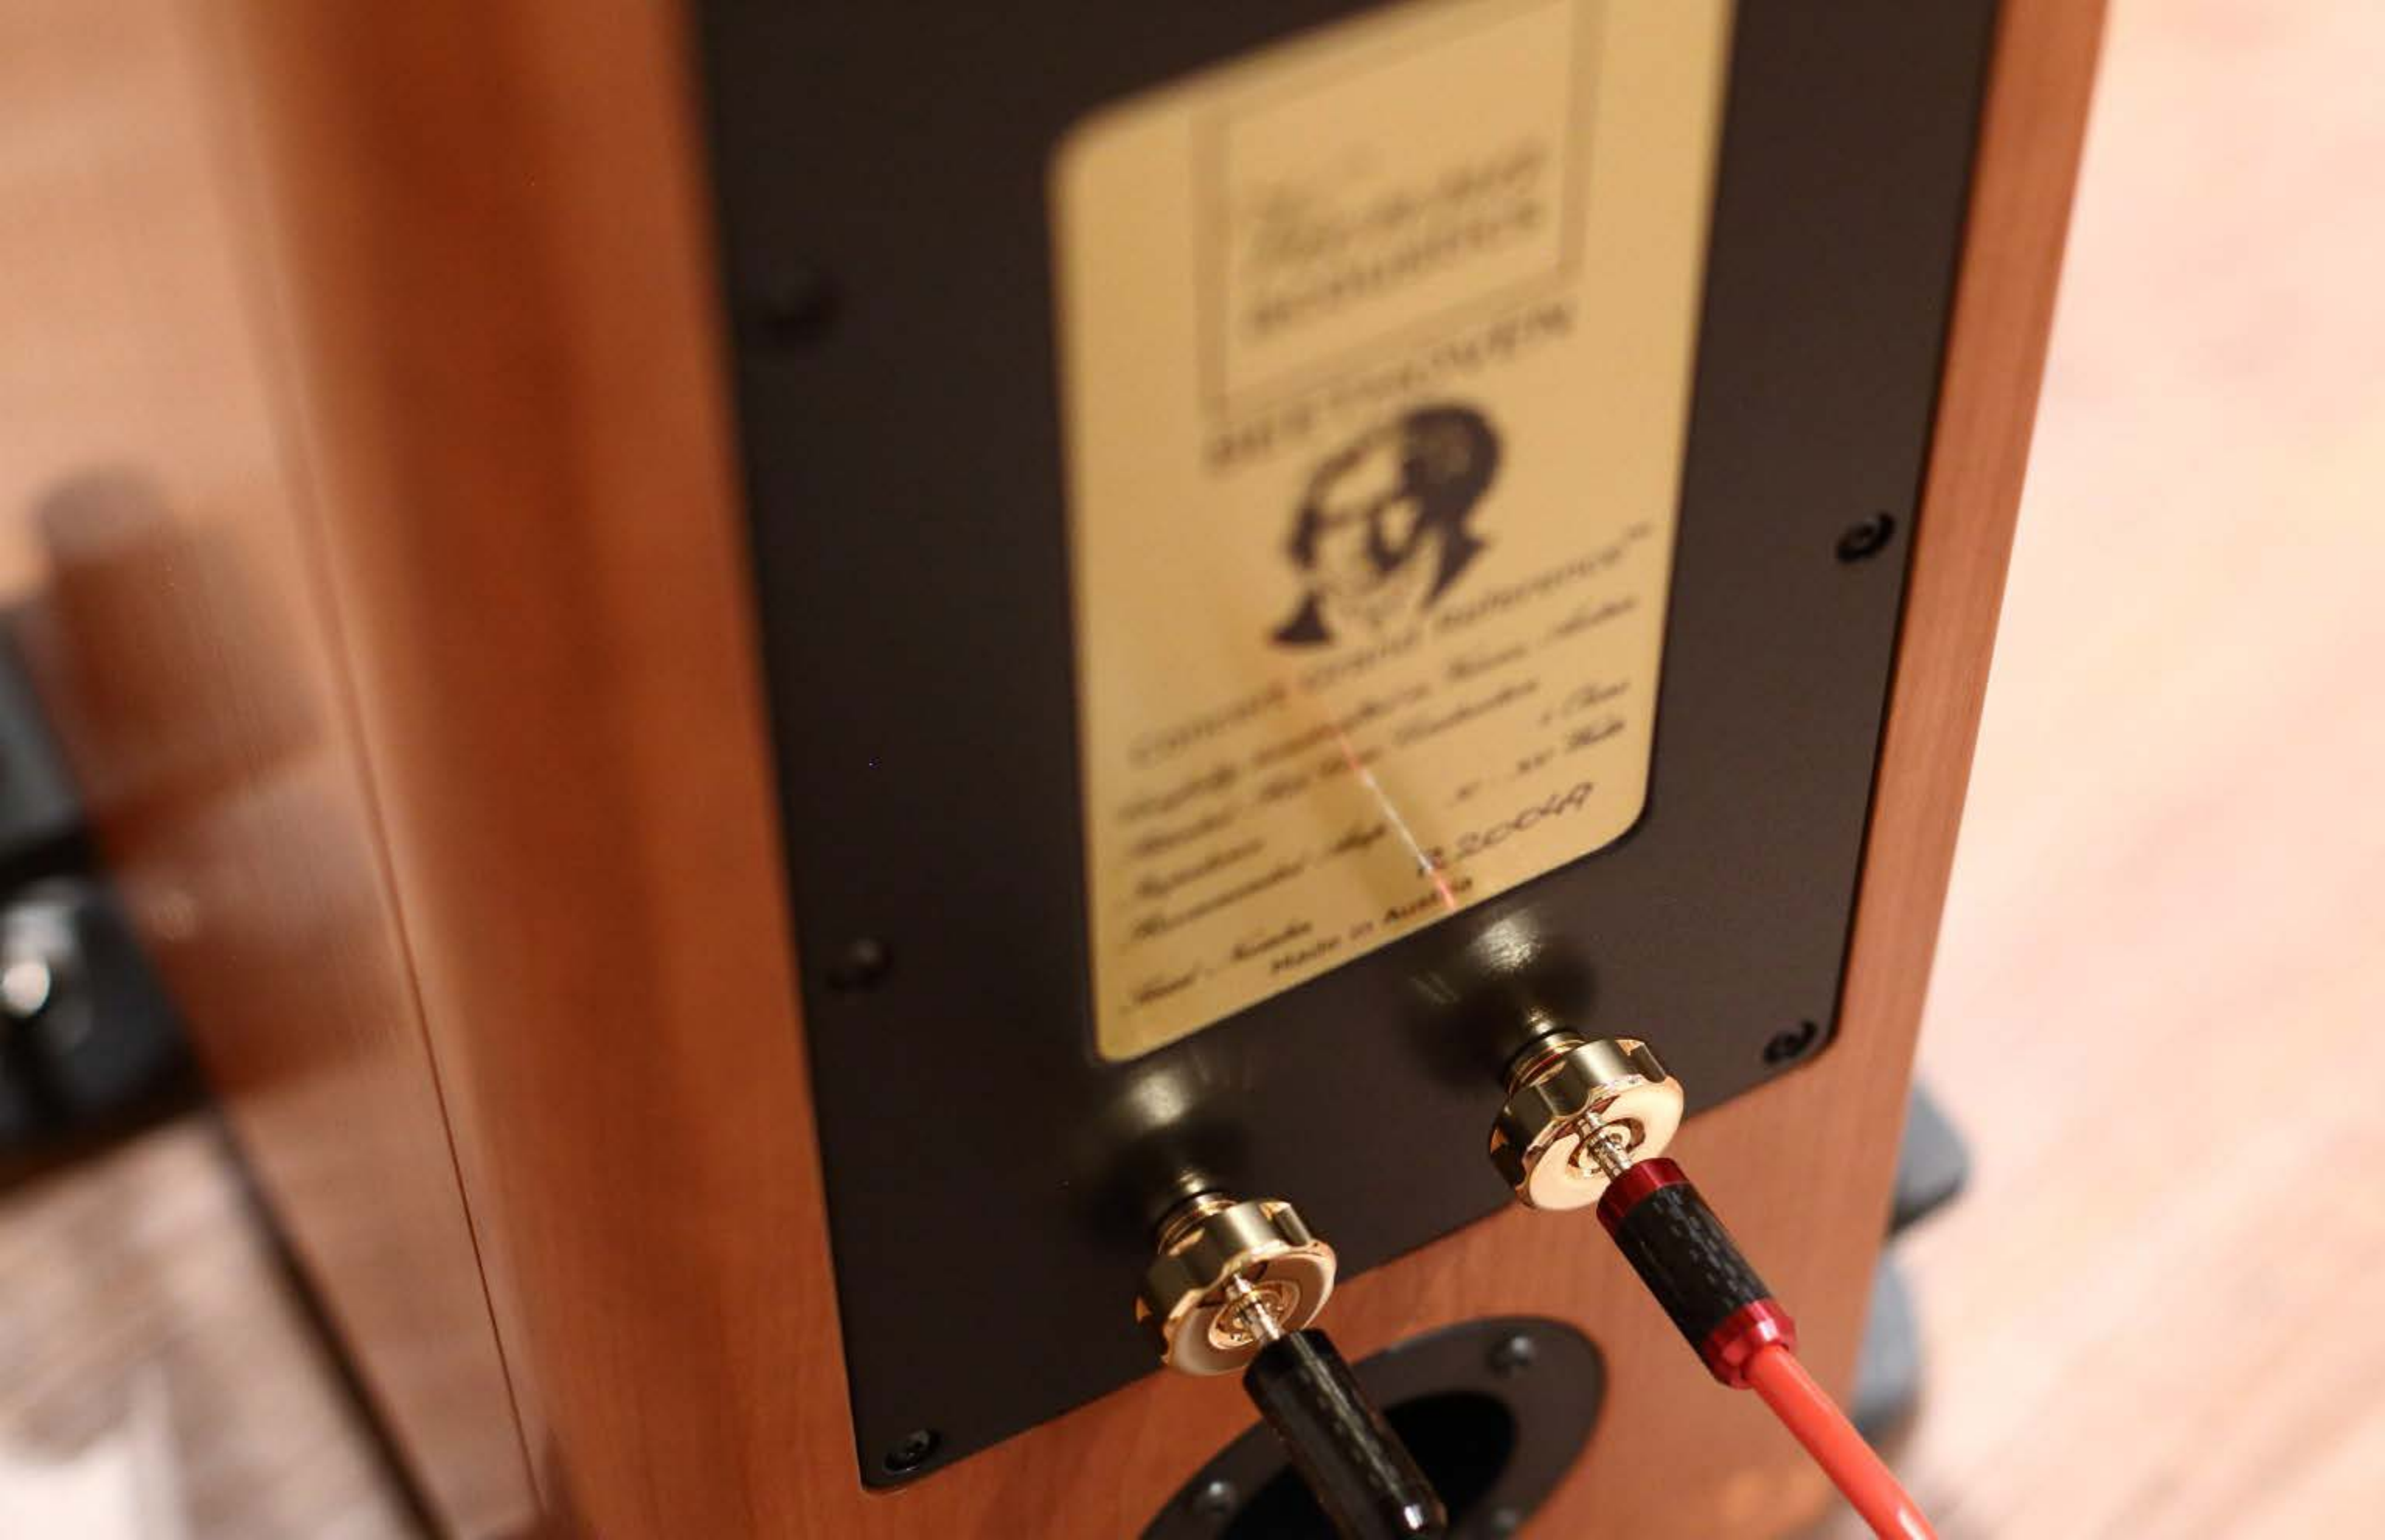

STEREO AMPLIFIER
Model 2200A
MADE IN AUSTRALIA

STEREO AMPLIFIER
Model 2200A
MADE IN AUSTRALIA