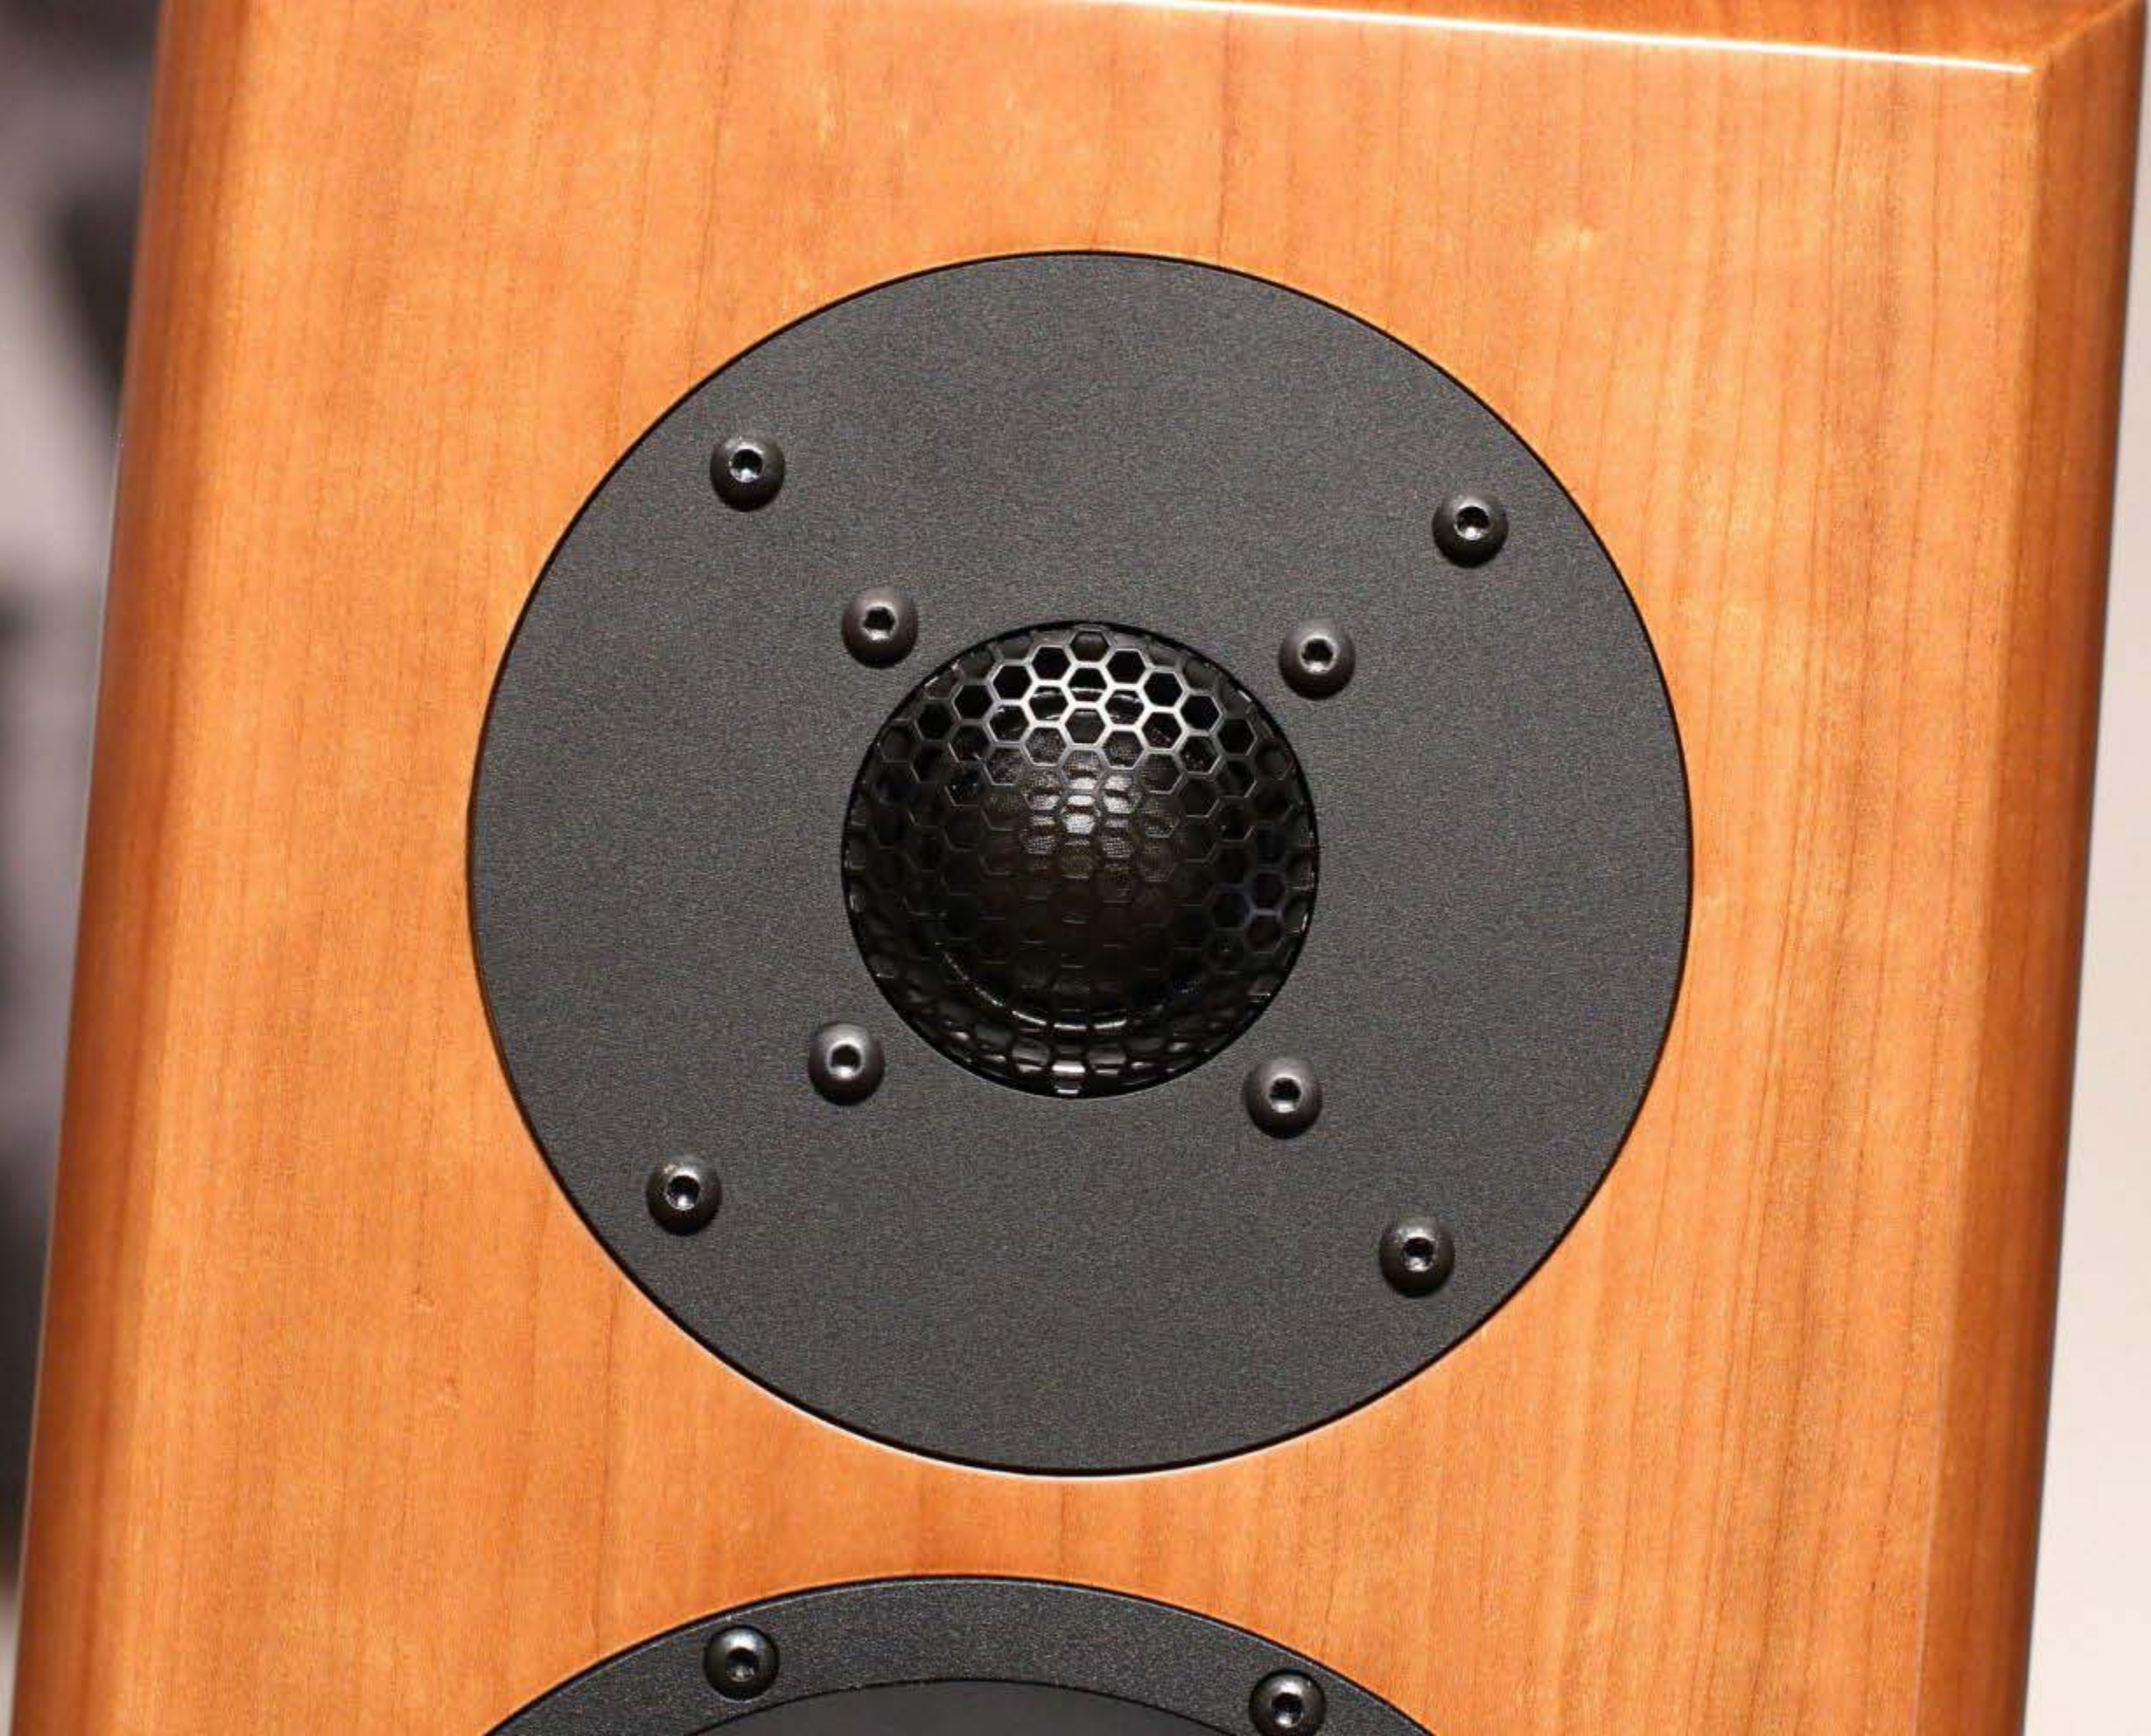

**BEETHOVEN
CONCERT GRAND**
Reference

1 PIECE, MADE IN VIENNA, AUSTRIA

- Premium Rosewood
- Cherry
- Piano Black
- Piano White
- _____

Serial Number

MADE IN AUSTRIA

**BEETHOVEN
CONCERT GRAND**
Reference

1 PIECE, MADE IN VIENNA, AUSTRIA

- Premium Rosewood
- Cherry
- Piano Black
- Piano White
- _____

Serial Number

MADE IN AUSTRIA

**AND
ZEPH**

Vienna
acoustics

BEETHOVEN
Concert Grand
Reference

BASE-KIT
1 piece

Vienna
ACOUSTICS